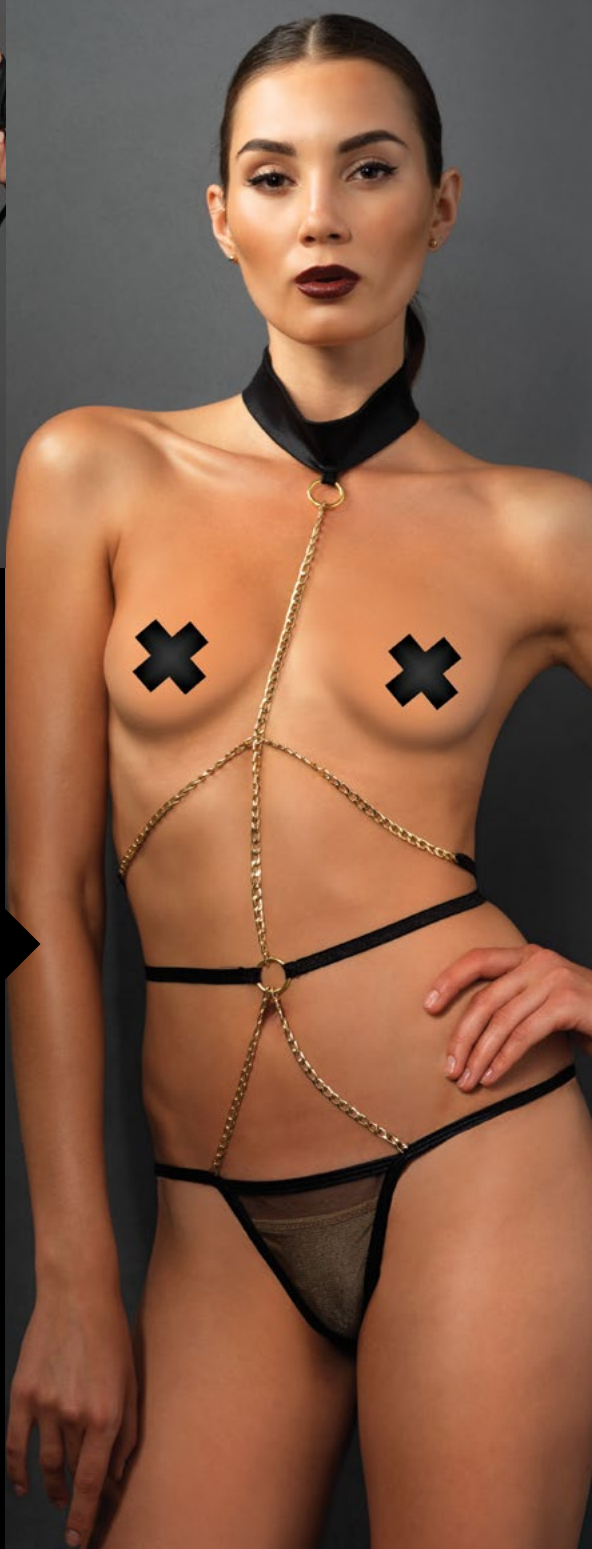

KI4009

Halter chain cage teddy with mesh g-string panty.

Color: Black/Gold
One Size
Packaging: Box