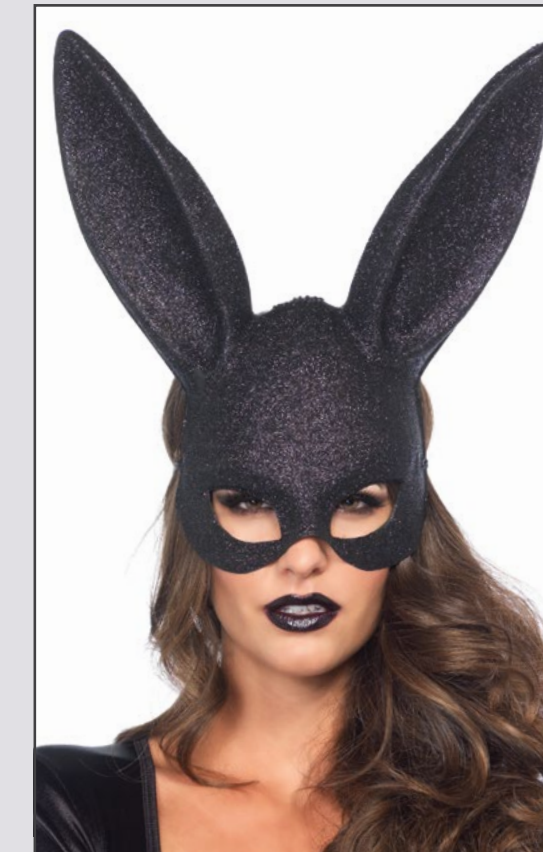

3760

Glitter masquerade rabbit mask.
Color: Black One Size
(6 pieces/pack min)