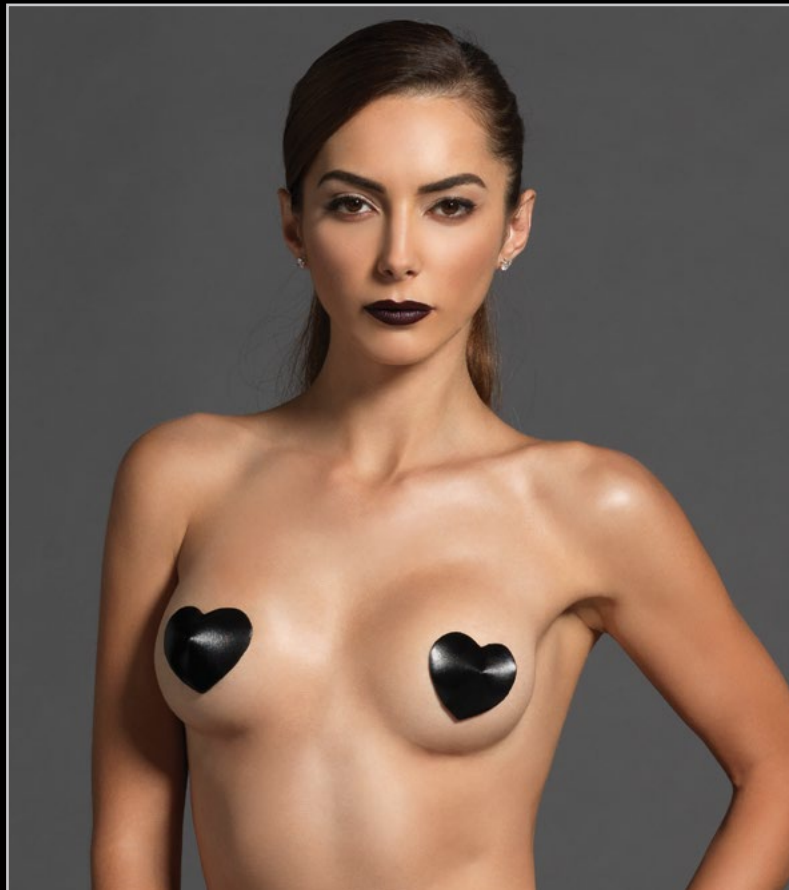

KI4022

Opaque and net masked teddy with wrap around restraint sleeves.

Color: Black
One Size
Packaging: Box

KI4010

Hooded fishnet bodystocking with crotchless open back and back snap detail.

Color: Black
One Size
Packaging: Box