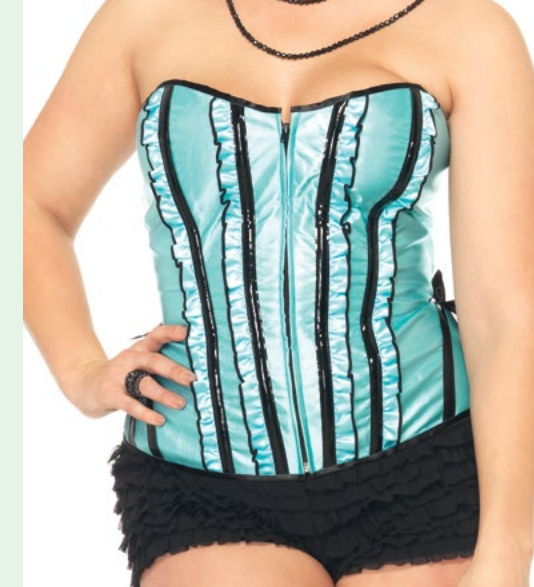

86335X

Betty Corset, features satin silhouette with support boning, vinyl seam accents, front zipper, and pleated ruffle detail.

Color: Black/Fuchsia,
Black/Red, Black/Blue
Size: 1X/2X
Packaging: Hang tag