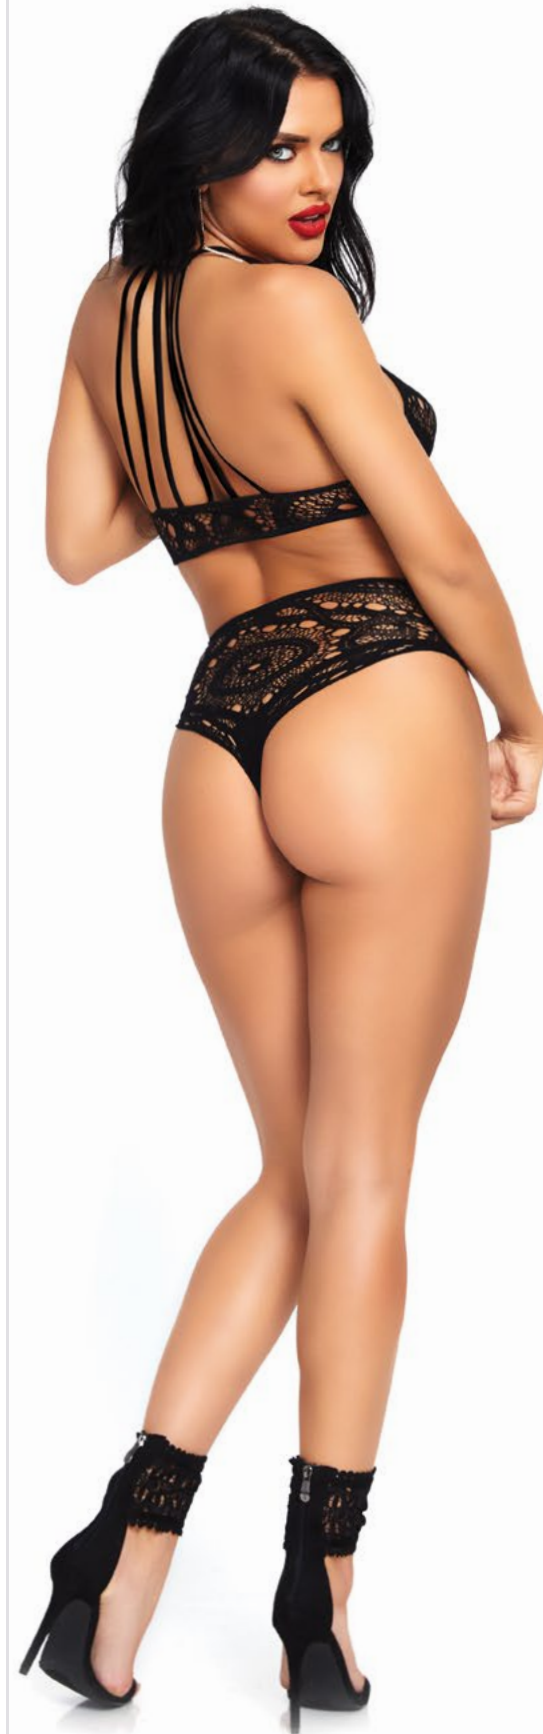

Color: Black
One Size
Packaging: Box

BRA & PANTY SETS

81552

2 PC Crochet lace halter crop top with strappy back detail and matching high waist thong.

Color: Black
Size: SM, ML
Packaging: Box

81560

2 PC Stretch lace keyhole wrap around crop top and matching cheeky cut out g-string.