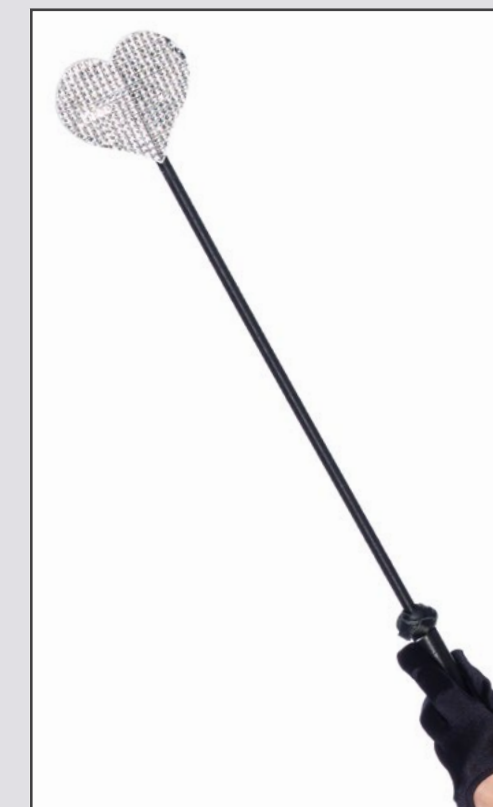

2633

Rhinestone heart crop.
Color: Black One Size
Packaging: Hang tag