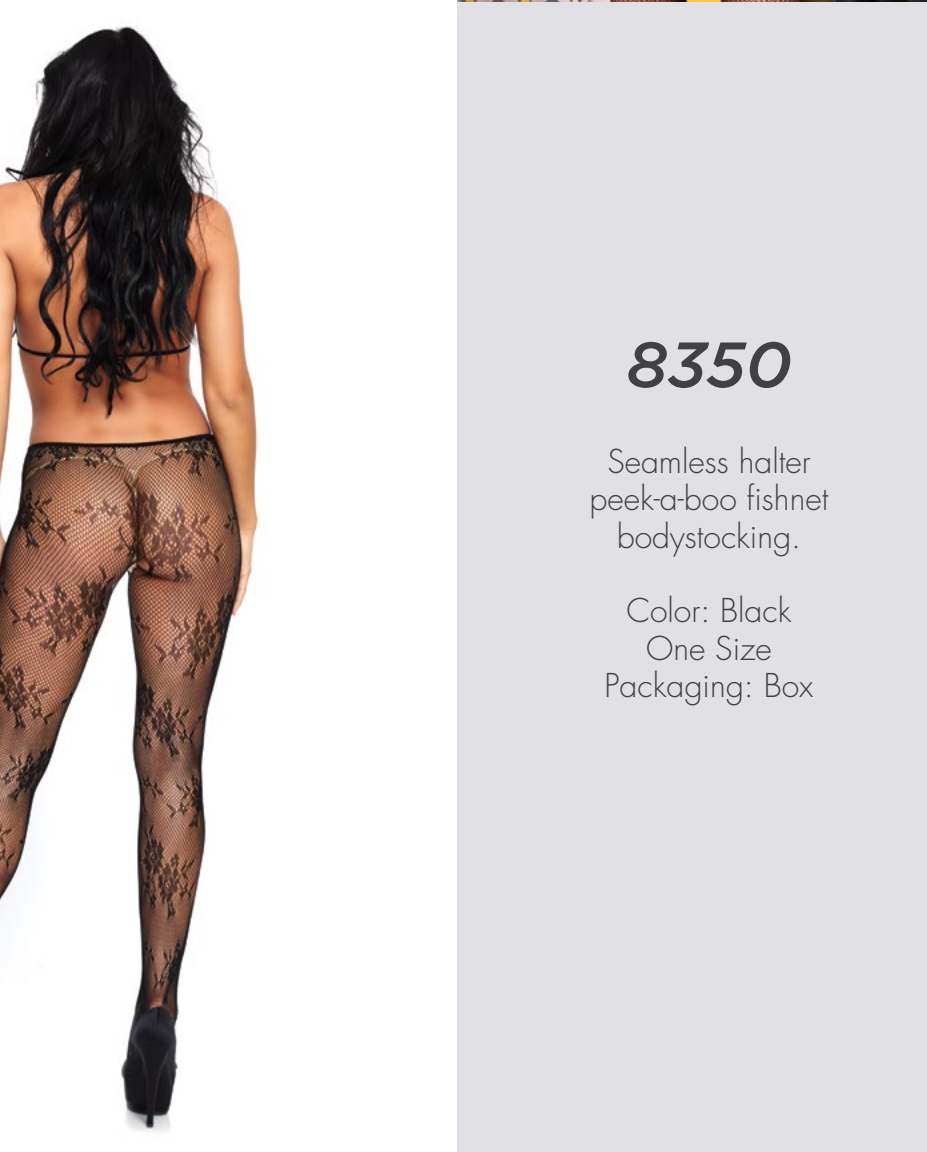

8350

Seamless halter peek-a-boo fishnet bodystocking.

Color: Black
One Size
Packaging: Box